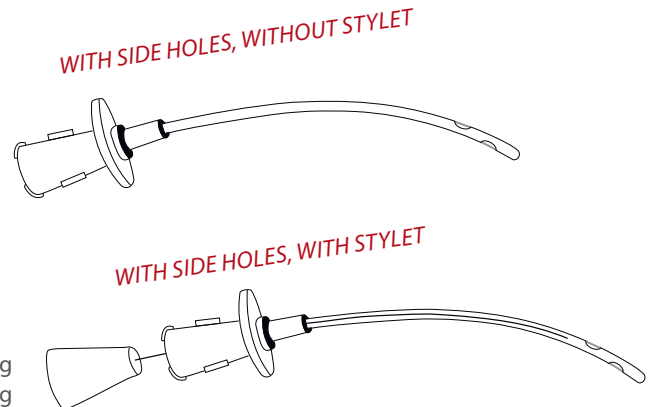

BUSTER Cat Catheter

BUSTER Cat Catheter

The popular range of BUSTER Cat Catheters has been expanded to include new features, materials and sizes to cover the different needs in the feline patient

- The luer lock fitting and the handle of the stylet are moulded for premium quality
- All catheters have rounded ends to avoid tissue damage
- Available with end holes or side hole
- Handles on luer fitting for better grip
- Suture holes in the baseplate allows suturing to the prepuce
- 12/pk

BUSTER Cat Catheter with side holes

- Ideal for urine sample collection, urine retention relief and bladder lavage
- The catheter with stylet is softer than the catheter without stylet
- Now also available in 1.3 x 160 mm for larger cats

Cat. No	Description	Size, Metric	Size, Imperial	
273451	Without stylet	1.0 x 130 mm	3 Fr x 5.2 in	
273461	Without stylet	1.3 x 130 mm	4 Fr x 5.2 in	
273453	With stylet	1.0 x 130 mm	3 Fr x 5.2 in	
273463	With stylet	1.3 x 130 mm	4 Fr x 5.2 in	
273457	Without stylet	1.3 x 160 mm	4 Fr x 6.3 in	NB extra long
273456	With stylet	1.3 x 160 mm	4 Fr x 6.3 in	NB extra long

BUSTER Cat Catheter with open end

- The catheter with open end hole is useful for flushing uroliths retrograde by isotonic saline injection
- Extra rigid for easy introduction

Cat. No	Description	Size, Metric	Size, Imperial
273338	Without stylet	1.0 x 130 mm	3 Fr x 5.2 in
273339	Without stylet	1.3 x 130 mm	4 Fr x 5.2 in