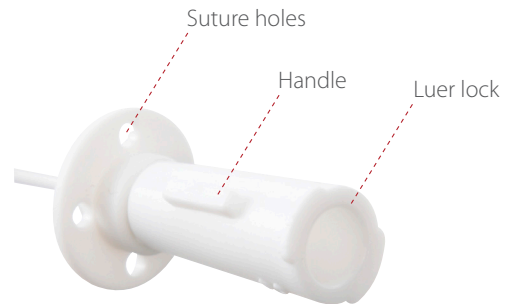

BUSTER Cat Catheter

BUSTER Cat Catheter

The popular range of BUSTER Cat Catheters has been expanded to include new features, materials and sizes to cover the different needs in the feline patient

- The luer lock fitting and the handle of the stylet are moulded for premium quality
- All catheters have rounded ends to avoid tissue damage
- Available with end holes or side hole
- Handles on luer fitting for better grip
- Suture holes in the baseplate allows suturing to the prepuce
- 12/pk

BUSTER Cat Catheter with side holes

- Ideal for urine sample collection, urine retention relief and bladder lavage
- The catheter with stylet is softer than the catheter without stylet
- Now also available in 1.3 x 160 mm for larger cats

Cat. No	Description	Size, Metric	Size, Imperial	
273451	Without stylet	1.0 x 130 mm	3 Fr x 5.2 in	
273461	Without stylet	1.3 x 130 mm	4 Fr x 5.2 in	
273453	With stylet	1.0 x 130 mm	3 Fr x 5.2 in	
273463	With stylet	1.3 x 130 mm	4 Fr x 5.2 in	
273457	Without stylet	1.3 x 160 mm	4 Fr x 6.3 in	NB extra long
273456	With stylet	1.3 x 160 mm	4 Fr x 6.3 in	NB extra long

BUSTER Cat Catheter with open end

- The catheter with open end hole is useful for flushing uroliths retrograde by isotonic saline injection
- Extra rigid for easy introduction

Cat. No	Description	Size, Metric	Size, Imperial
273338	Without stylet	1.0 x 130 mm	3 Fr x 5.2 in
273339	Without stylet	1.3 x 130 mm	4 Fr x 5.2 in