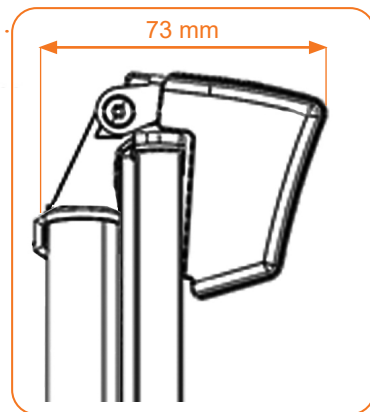

# Impression Pro Easels

Product	SKU
Nobo Impression Pro Mobile Easel	1902386
Nobo Impression Pro Mobile Easel (retail packed)	1915137
Nobo Impression Pro Mobile Easel including extendable display arms	1901920