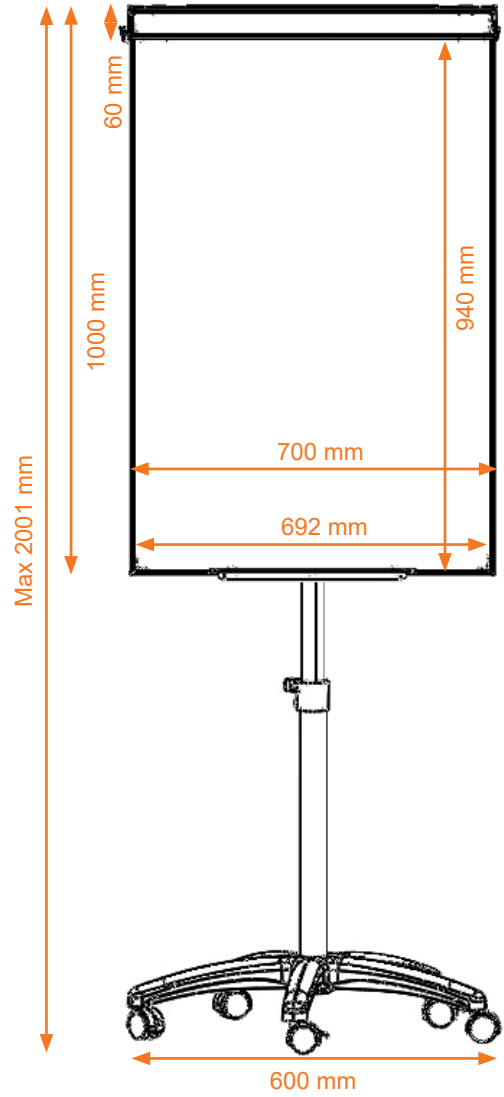

# Impression Pro Easels

Product	SKU
Nobo Impression Pro Mobile Easel	1902386
Nobo Impression Pro Mobile Easel (retail packed)	1915137
Nobo Impression Pro Mobile Easel including extendable display arms	1901920