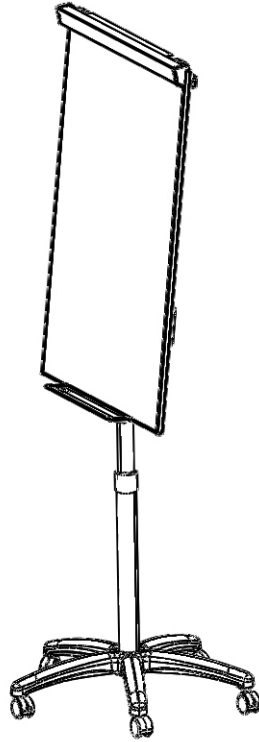

# Impression Pro Easels

Product	SKU
Nobo Impression Pro Mobile Easel	1902386
Nobo Impression Pro Mobile Easel (retail packed)	1915137
Nobo Impression Pro Mobile Easel including extendable display arms	1901920