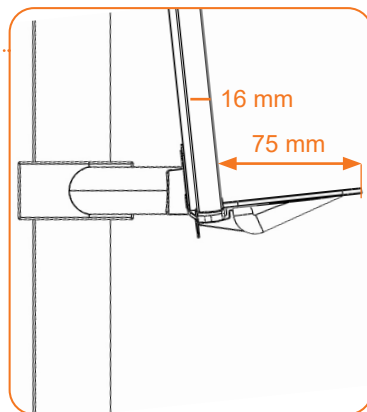

# Impression Pro Easels

Product	SKU
Nobo Impression Pro Mobile Easel	1902386
Nobo Impression Pro Mobile Easel (retail packed)	1915137
Nobo Impression Pro Mobile Easel including extendable display arms	1901920