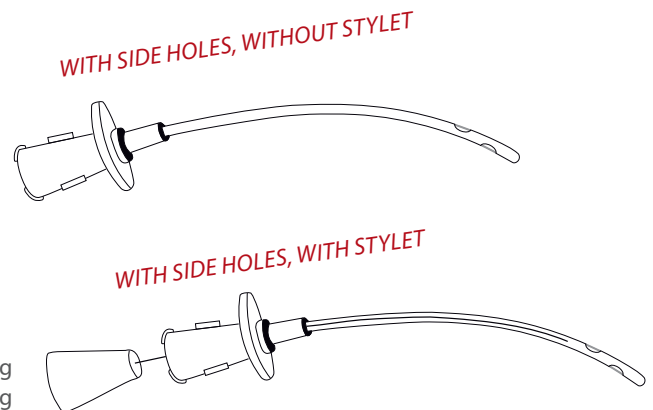

BUSTER Cat Catheter

BUSTER Cat Catheter

The popular range of BUSTER Cat Catheters has been expanded to include new features, materials and sizes to cover the different needs in the feline patient

- The luer lock fitting and the handle of the stylet are moulded for premium quality
- All catheters have rounded ends to avoid tissue damage
- Available with end holes or side hole
- Handles on luer fitting for better grip
- Suture holes in the baseplate allows suturing to the prepuce
- 12/pk

BUSTER Cat Catheter with side holes

- Ideal for urine sample collection, urine retention relief and bladder lavage
- The catheter with stylet is softer than the catheter without stylet
- Now also available in 1.3 x 160 mm for larger cats

Cat. No	Description	Size, Metric	Size, Imperial	
273451	Without stylet	1.0 x 130 mm	3 Fr x 5.2 in	
273461	Without stylet	1.3 x 130 mm	4 Fr x 5.2 in	
273453	With stylet	1.0 x 130 mm	3 Fr x 5.2 in	
273463	With stylet	1.3 x 130 mm	4 Fr x 5.2 in	
273457	Without stylet	1.3 x 160 mm	4 Fr x 6.3 in	NB extra long
273456	With stylet	1.3 x 160 mm	4 Fr x 6.3 in	NB extra long

BUSTER Cat Catheter with open end

- The catheter with open end hole is useful for flushing uroliths retrograde by isotonic saline injection
- Extra rigid for easy introduction

Cat. No	Description	Size, Metric	Size, Imperial
273338	Without stylet	1.0 x 130 mm	3 Fr x 5.2 in
273339	Without stylet	1.3 x 130 mm	4 Fr x 5.2 in