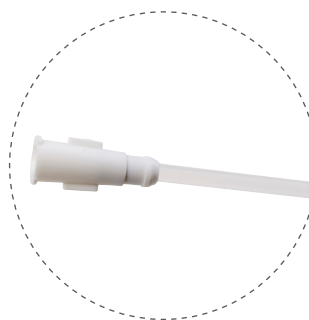

BUSTER Dog Catheter

The popular range of BUSTER Dog Catheter now consists of 7 sizes of catheters!

- Female luer lock fitting
- Rigid though flexible polypropylene catheter tubing for easy introduction
- Rounded end and atraumatic side holes to avoid tissue damage
- Userfriendly blister packaging
- 12/pk

Cat. No	Size, Metric	Size, Imperial
273405	1.3 mm x 50 cm	4 Fr x 20 in
273406	1.6 mm x 50 cm	5 Fr x 20 in
273410	2.0 mm x 50 cm	6 Fr x 20 in
273411	2.3 mm x 50 cm	7 Fr x 20 in
273420	2.6 mm x 50 cm	8 Fr x 20 in
273421	3.0 mm x 50 cm	9 Fr x 20 in
273430	3.3 mm x 50 cm	10Fr x 20 in

Rounded end and atraumatic side holes

Flexible polypropylene tubing

Female luer lock fitting